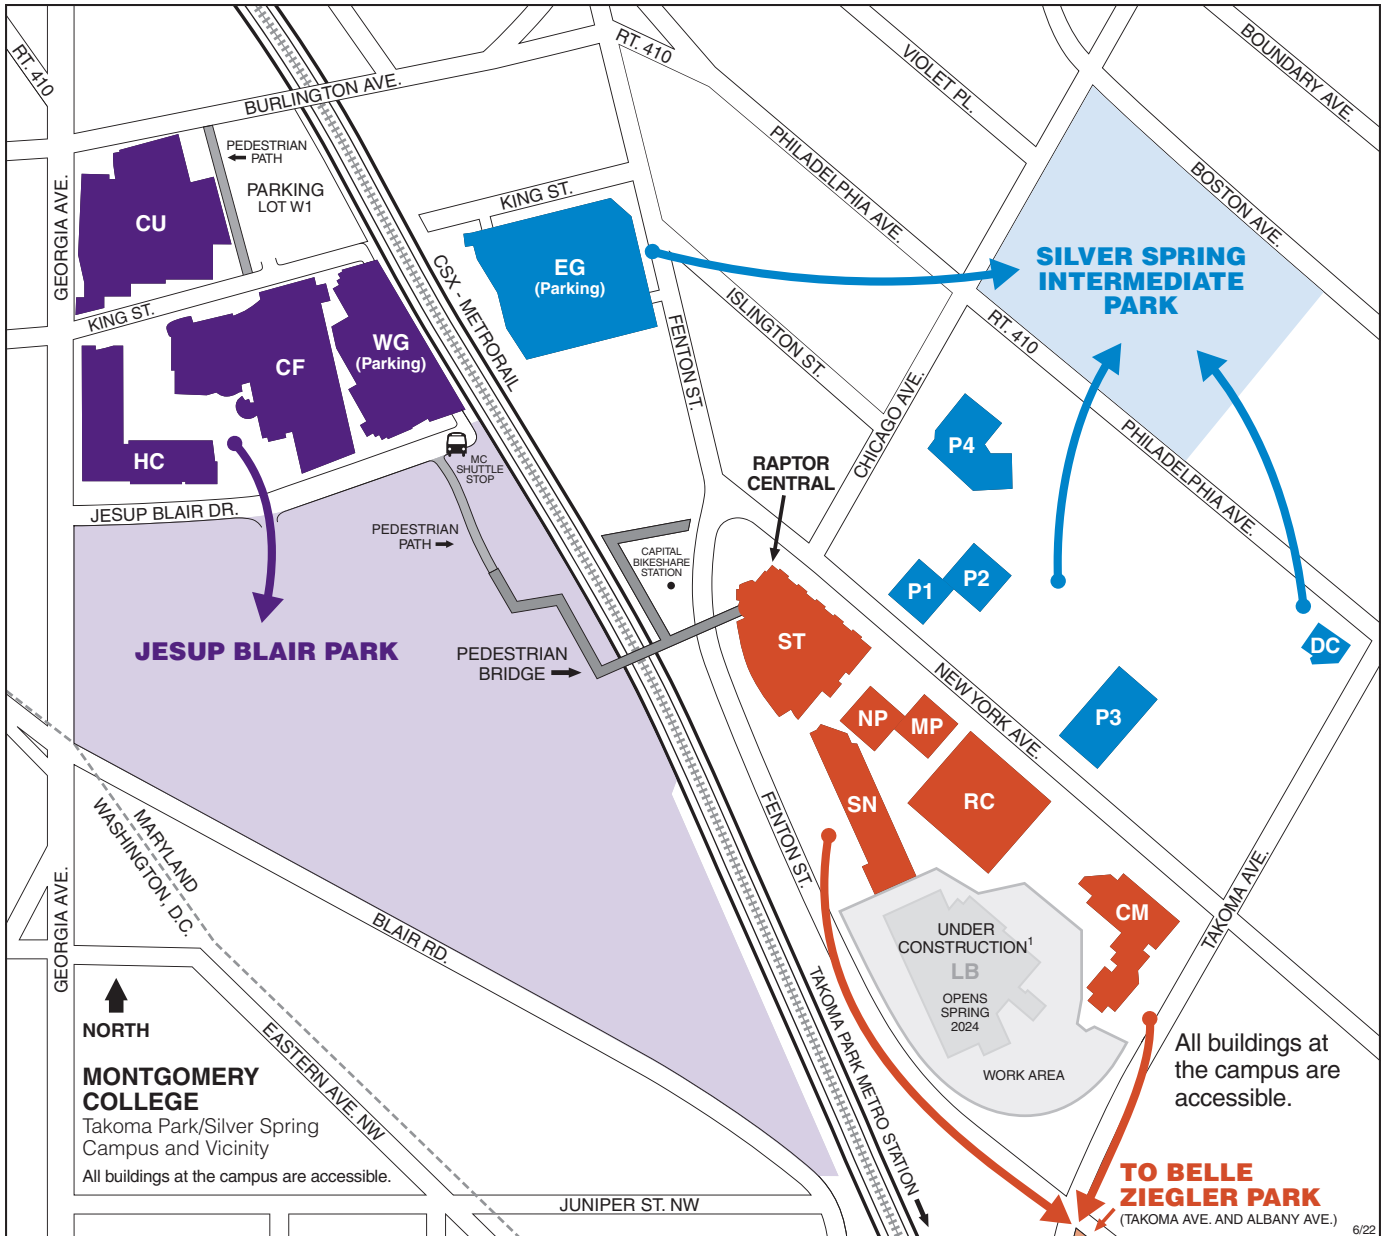

Montgomery College Emergency Evacuation Area Map

Takoma Park/Silver Spring Campus and Vicinity

MC MONTGOMERY COLLEGE

Takoma Park/Silver Spring Campus
 7600 Takoma Avenue
 Takoma Park, MD 20912
 240-567-1300; TTY 301-587-7207
 Public Safety: 240-567-3333 (24/7)
montgomerycollege.edu/safety
montgomerycollege.edu/maps

Legend of Campus Buildings
(as of June 2022)

CF The Morris and Gwendolyn Cafritz Foundation Arts Center
 ■ Refugee Training Center
 ■ Workforce Development and Continuing Education (WDCE)

CM Catherine F. Scott Commons

CU Cultural Arts Center

EG East Garage (parking)

HC Health Sciences Center

LB Catherine and Isiah Leggett Math and Science Building¹
(under construction)

MP Mathematics Pavilion

NP North Pavilion

P1 Pavilion One

P2 Pavilion Two

P3 Pavilion Three

P4 Pavilion Four

RC Resource Center
 ■ Library

SN Science North Building

ST Charlene R. Nunley Student Services Center
 ■ Bookstore
 ■ Cafeteria
 ■ Counseling and Advising
 ■ Financial Aid Office
 ■ Public Safety Office
 ■ Raptor Central (Admissions, Enrollment, Visitor Services)
 ■ Records and Registration Office
 ■ Student Life Office