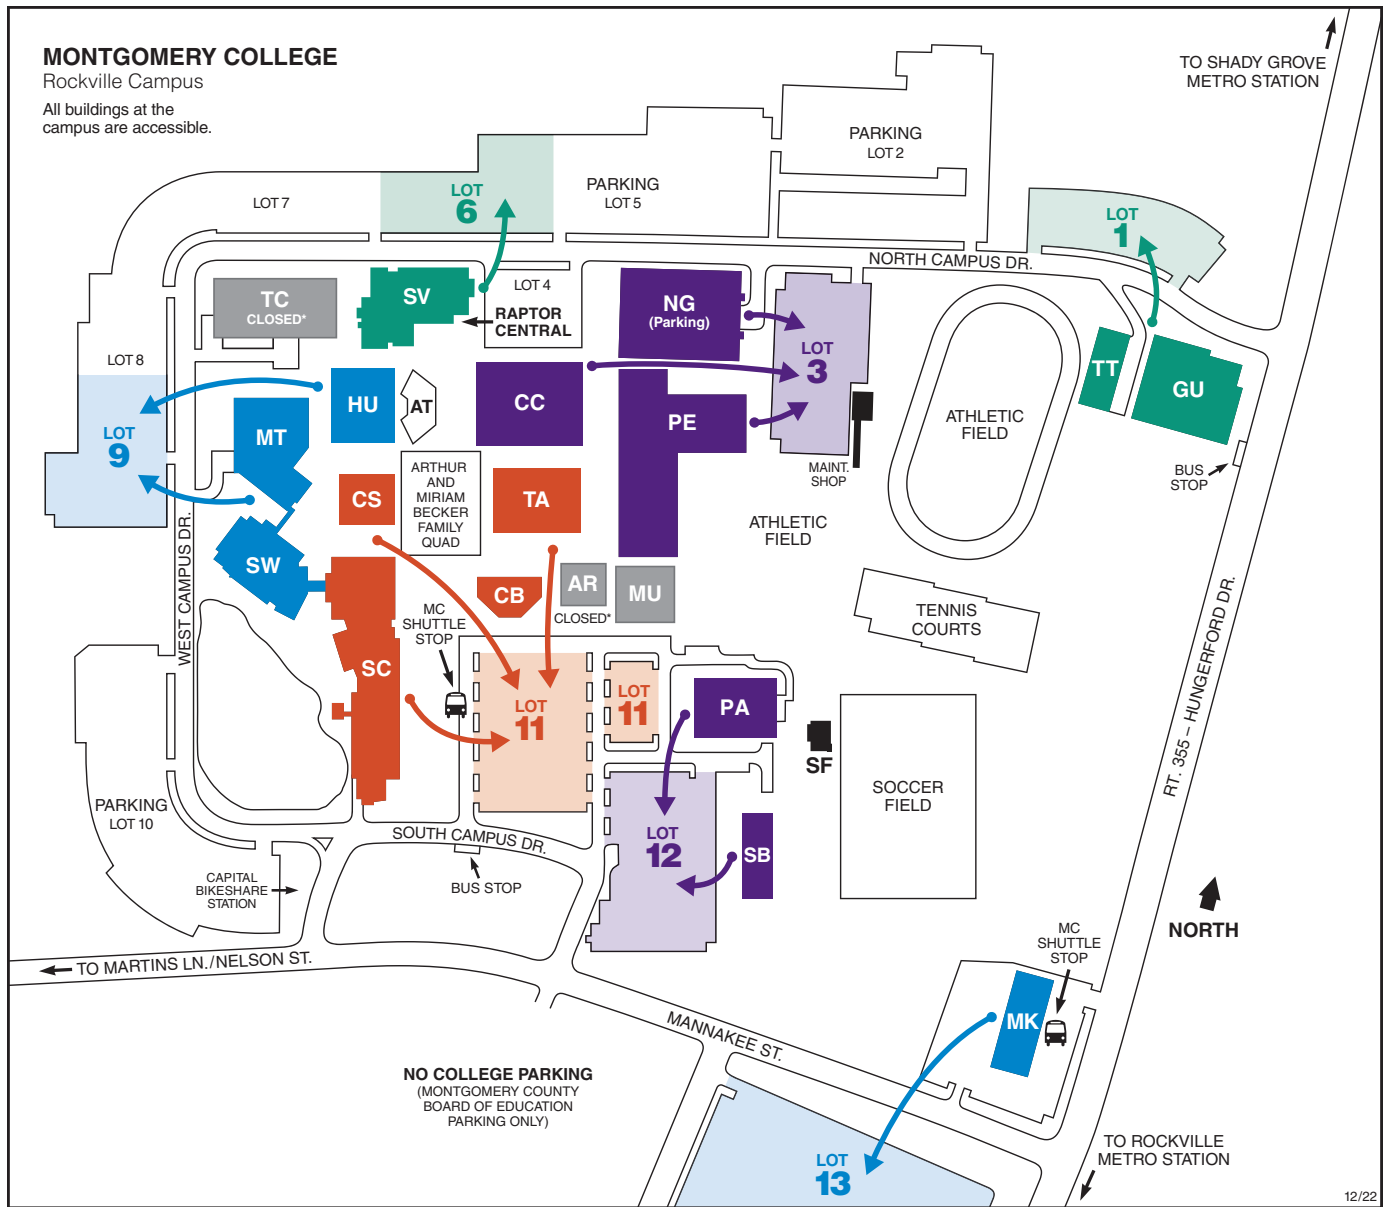

Montgomery College Emergency Evacuation Area Map

Rockville Campus

12/22

Rockville Campus
 51 Mannakee Street
 Rockville, MD 20850
 240-567-5000; TTY 301-294-9672
 Public Safety: 240-567-3333 (24/7)
montgomerycollege.edu/safety
montgomerycollege.edu/maps

Legend of Campus Buildings

(as of December 2022)

- AR Paul Peck Art Building*
- AT Amphitheatre
- CB Counseling and Advising Building
- CC Campus Center
 - Bookstore
 - Cafeteria
 - Workforce Development and Continuing Education (WDCE)
- CS Computer Science Building
- GU Homer S. Gudelsky Institute for Technical Education
- HU Humanities Building

- MK Mannakee Building
 - Center for Training Excellence
 - igniTe Hub
- MT Gordon and Marilyn Macklin Tower
 - Library
- MU Music Building*
- NG North Garage (parking)
- PA Robert E. Parilla Performing Arts Center
- PE Physical Education Center
- SB South Campus Instruction Building
- SC Science Center
- SF Soccer Field Concession Building

- SV Long Nguyen and Kimmy Duong Student Services Center
 - Counseling and Advising
 - Disability Support Services
 - Financial Aid Office
 - Public Safety Office
 - Raptor Central (Admissions, Enrollment, Visitor Services)
 - Records and Registration Office
 - Student Life Office
- SW Science Center West
- TA Theatre Arts Building
- TC Technical Center*
- TT Interim Technical Training Center