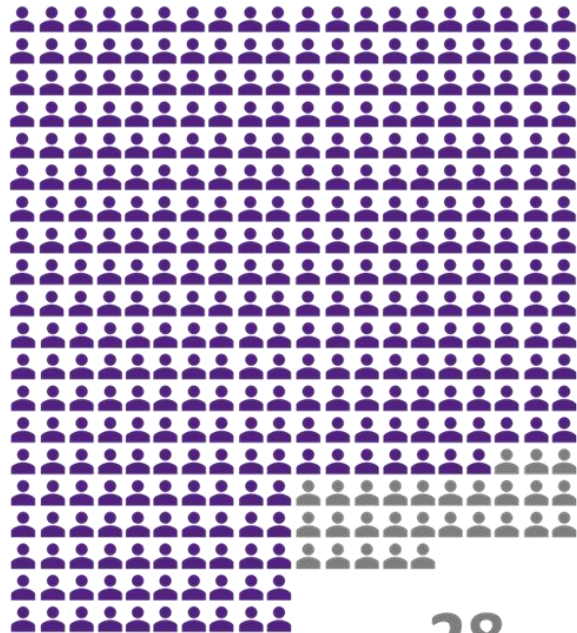

Microcredentials @ MC

375 total badges awarded

347 Students

28 Employees

91%

Acceptance Rate
Credly average is
67%

56%

Share Rate
Credly average is
47%

- Acceptance Rate is the percent of claimed credentials issued.
- Share Rate is the percentage of claimed credentials that have been shared on social media.
- Credly is an online platform that enables MC to issue, manage, and share digital credentials to recognize achievements, skills, and competencies.